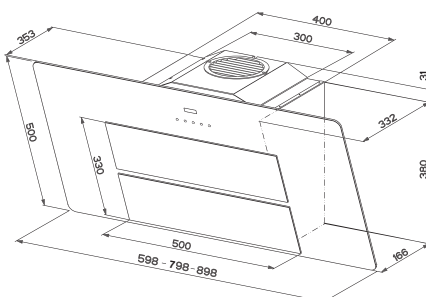

1) Teleskopický komínek
Pro větší odtah
Výška 530 až 990 mm
300 × 200 mm
Černá - 112.0285.288
2 057 Kč (vč. DPH)

Nerez - 112.0197.447
1 936 Kč (vč. DPH)

Komínový odsavač par

Energetická třída **A**

Montážní šířka **90/80/60 cm**

Doporučená výška nad varnou deskou pouze **45 cm**

Provedení **Černé sklo, RAL 9017, Nerezová přední část**

Senzorové ovládání, Štěrbinové odsávání

3 Stupně výkonu, Intenzivní stupeň, Doběh

Osvětlení **LED žárovky 2 × 1 W, 4000 K**

Výkon **710 m³/h** (Dle normy EN 61591)

Max. hluchnost **70 dB(A)_{re1pW}** (Dle normy EN 60704-3)

Uhlíkový filtr v ceně odsavače par

Pozor! Pro verzi s vnějším odtahem nutné objednat teleskopický komínek¹⁾

Možnost dokoupit kulatý pach. filtr s dlouhou životností s aktiv. uhlím **UF 11 - 112.0174.994, cena 2 420 Kč vč. DPH**

90 cm

80 cm

60 cm

17 787 Kč

17 545 Kč

17 182 Kč