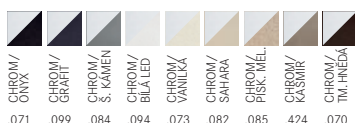

FG 7486

Chrom (.031)

4 356 Kč

Chrom/Barva

6 534 Kč