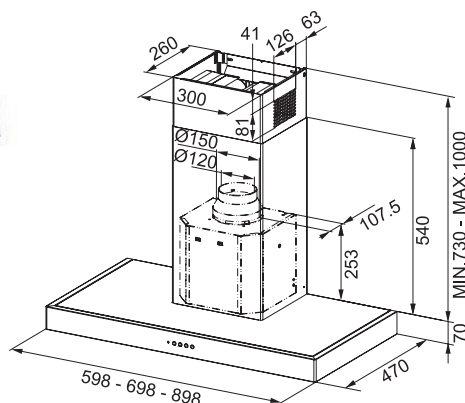

90 70 60 3±

FDH H70 9457 XS

Nerez

90 cm

110.0196.062 9 559 Kč (vč. DPH)
7 900 Kč (bez DPH)
341 € (vr. DPH)

FDH H70 7457 XS

Nerez

70 cm